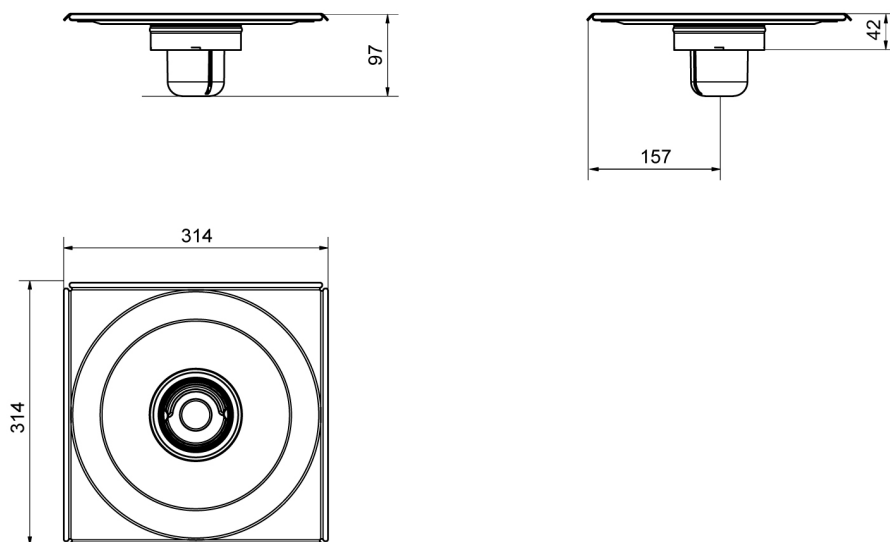

8013.0000

Fitting (short version) | with water trap

Complement with ClassicLine grating and frame or Custom base

Can be used together with ClassicLine frame and grating or Custom tile solution

Spezifikationen

ART. NR. 8013.0000	GTIN 5707692010205	MATERIALE Stainless steel (AISI 304) and plastic (PP)
ANWENDUNG Square drains	OBERFLÄCHE Pickled steel	SPERRE With
ABDICHTUNGSSYSTEM Lubricating or sheet membrane	BODENKONSTRUKTION All	BODENBELAG Tiles
PASSEND FÜR 110 mm pipe connection	KAPAZITÄT Depends on outlet unit	SEITENEINLAUF Without