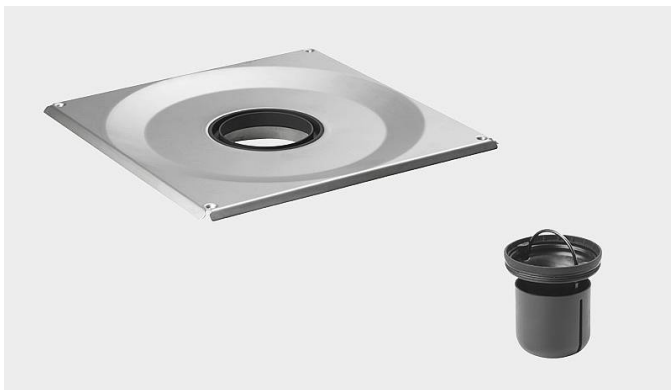

8013.0000

Fitting (short version) | with water trap

Complement with ClassicLine grating and frame or Custom base

Can be used together with ClassicLine frame and grating or Custom tile solution

Spezifikationen

ART. NR. 8013.0000	GTIN 5707692010205	MATERIALE Stainless steel (AISI 304) and plastic (PP)
ANWENDUNG Square drains	OBERFLÄCHE Pickled steel	SPERRE With
ABDICHTUNGSSYSTEM Lubricating or sheet membrane	BODENKONSTRUKTION All	BODENBELAG Tiles
PASSEND FÜR 110 mm pipe connection	KAPAZITÄT Depends on outlet unit	SEITENEINLAUF Without